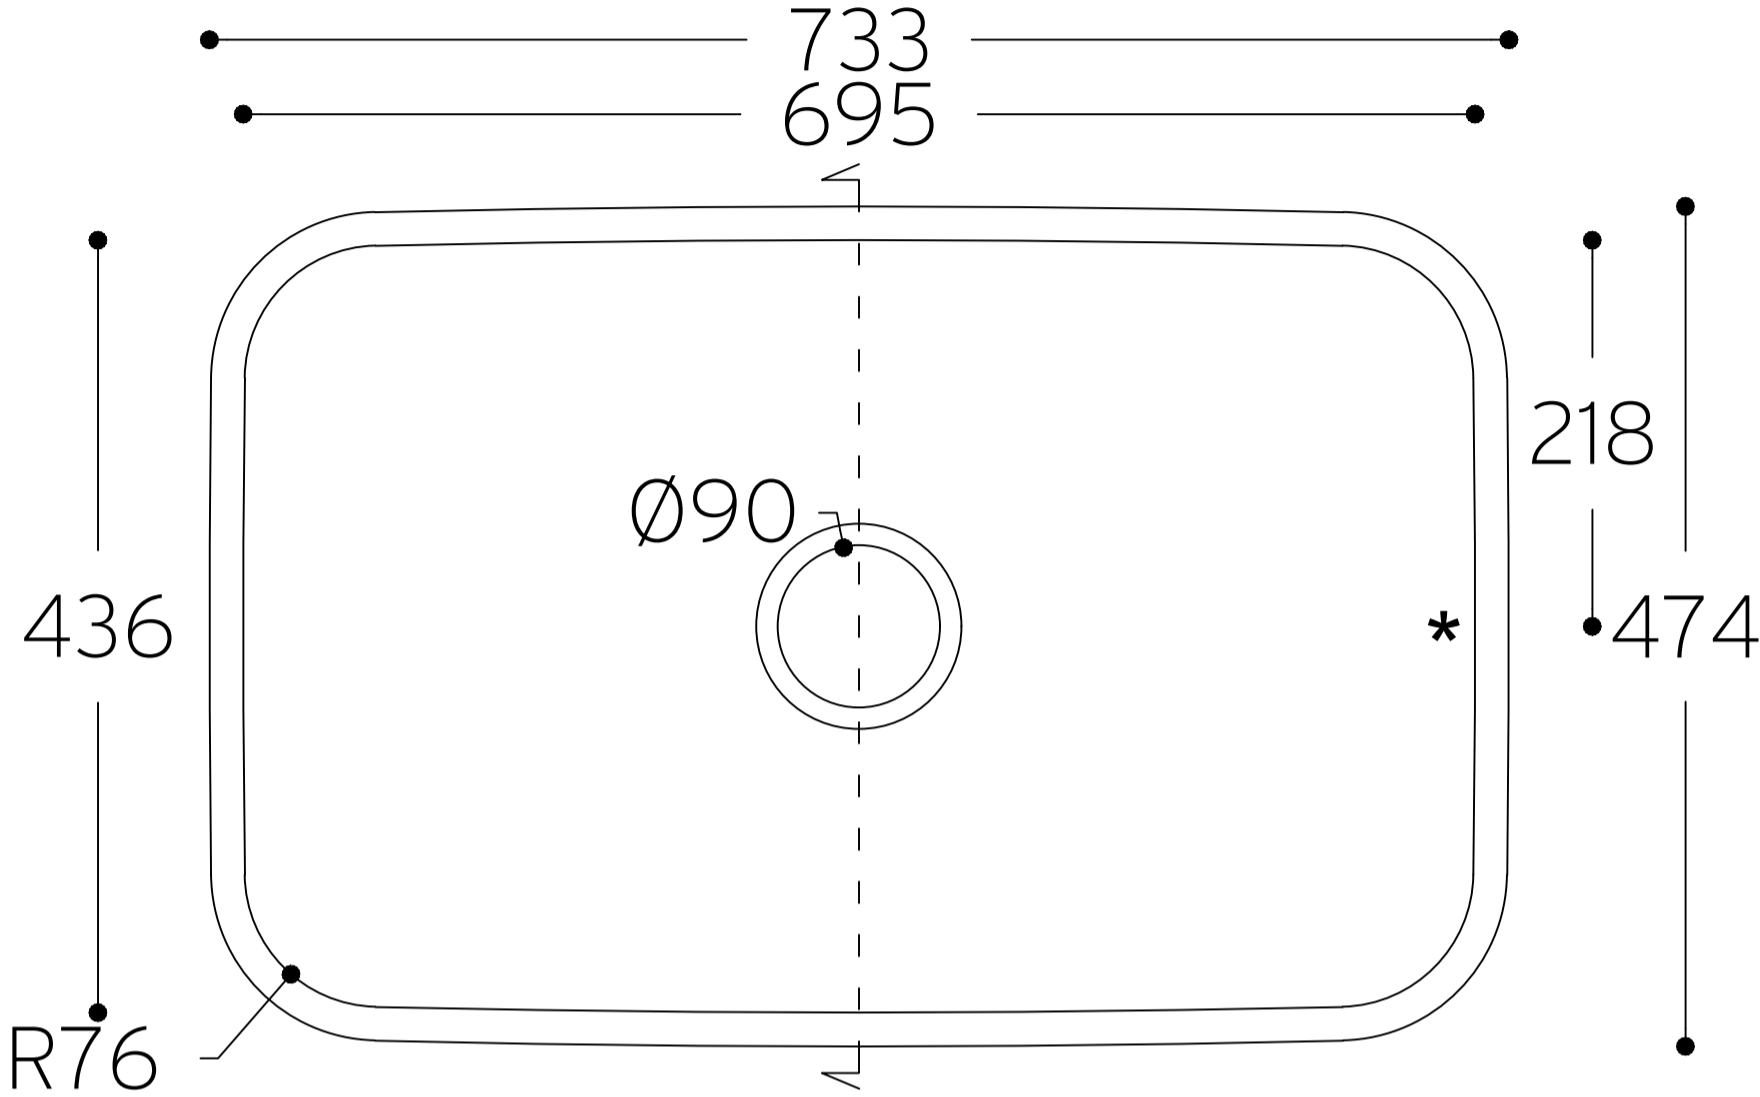

Sweet 881

TOP VIEW

* overflow

CROSS-SECTION

All dimensions in mm