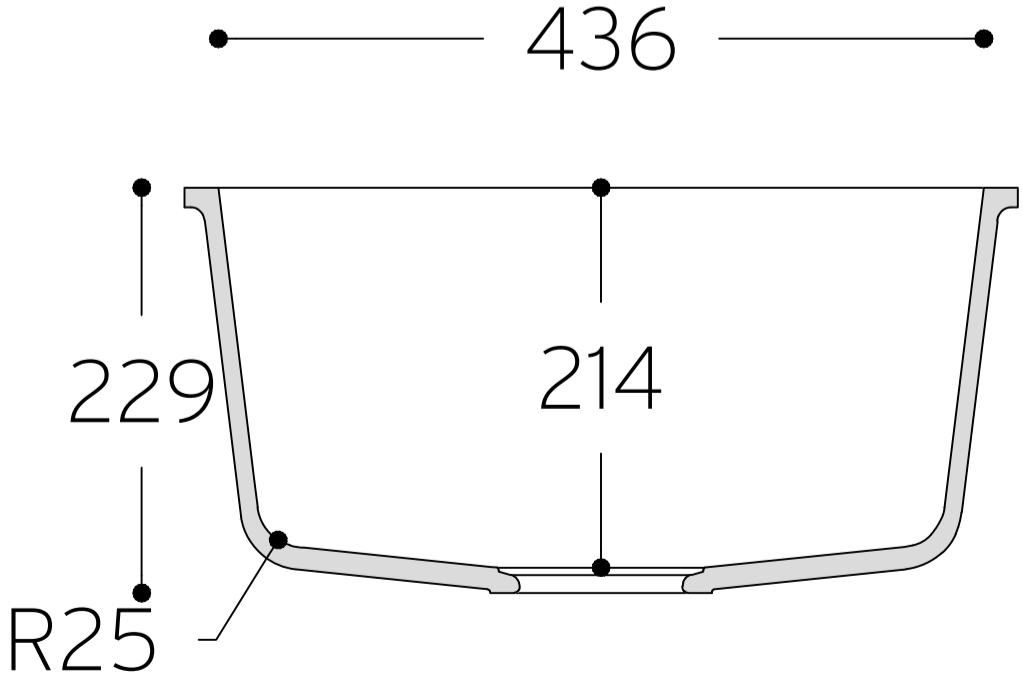

Sweet 881

TOP VIEW

* overflow

CROSS-SECTION

All dimensions in mm