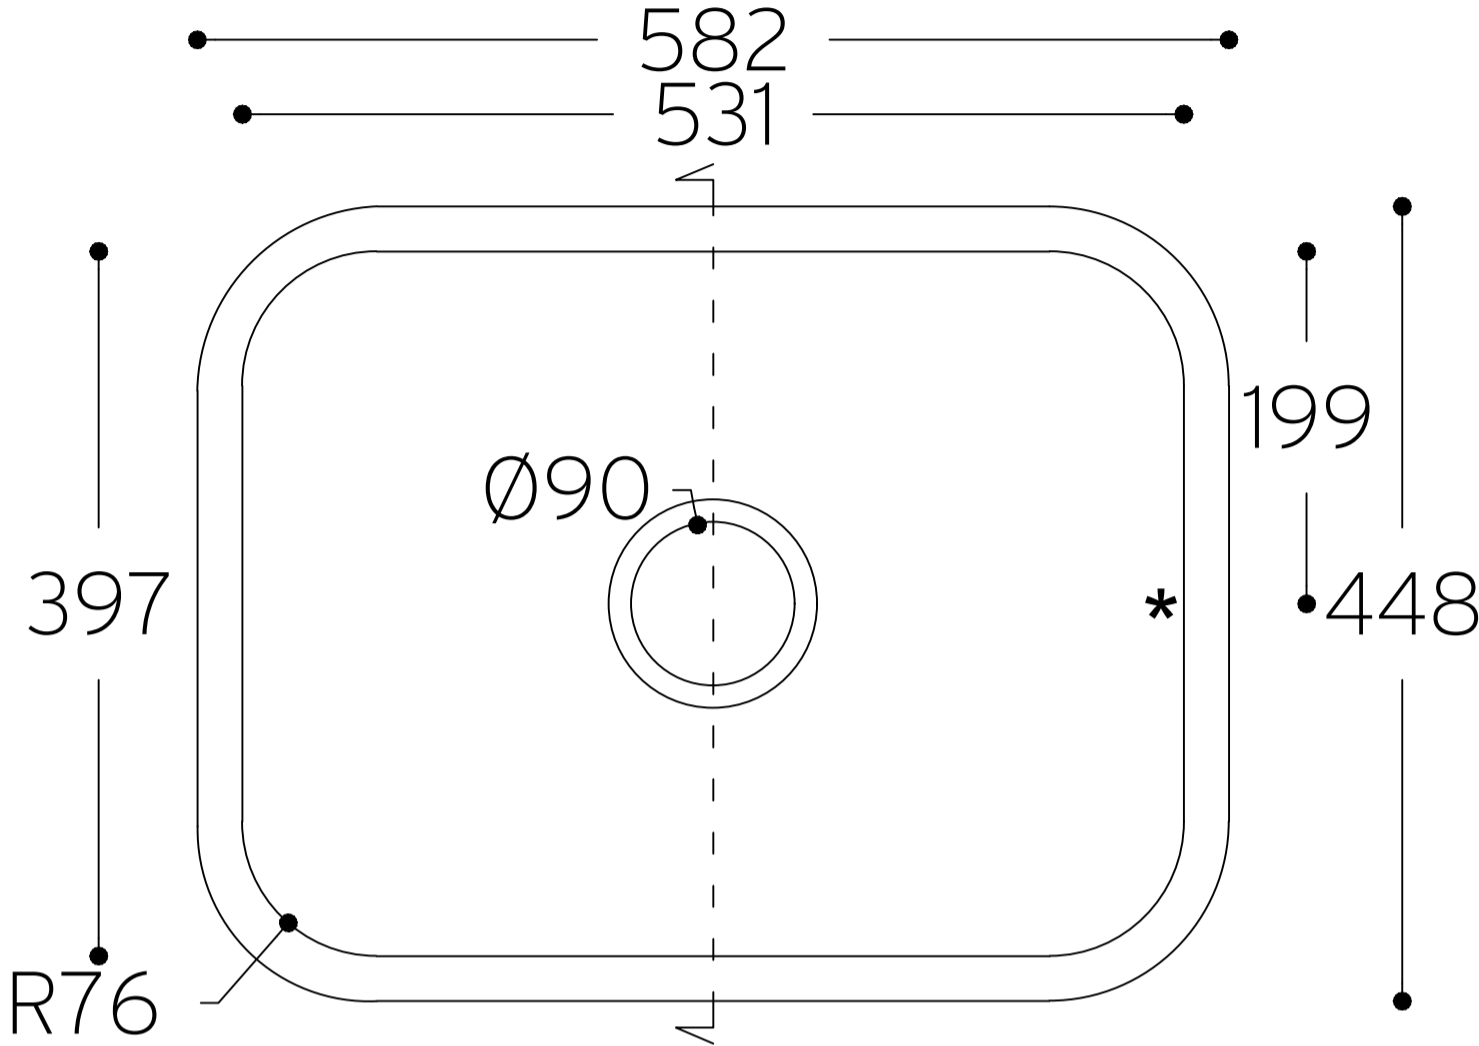

Sweet 871

TOP VIEW

* overflow

CROSS-SECTION

All dimensions in mm