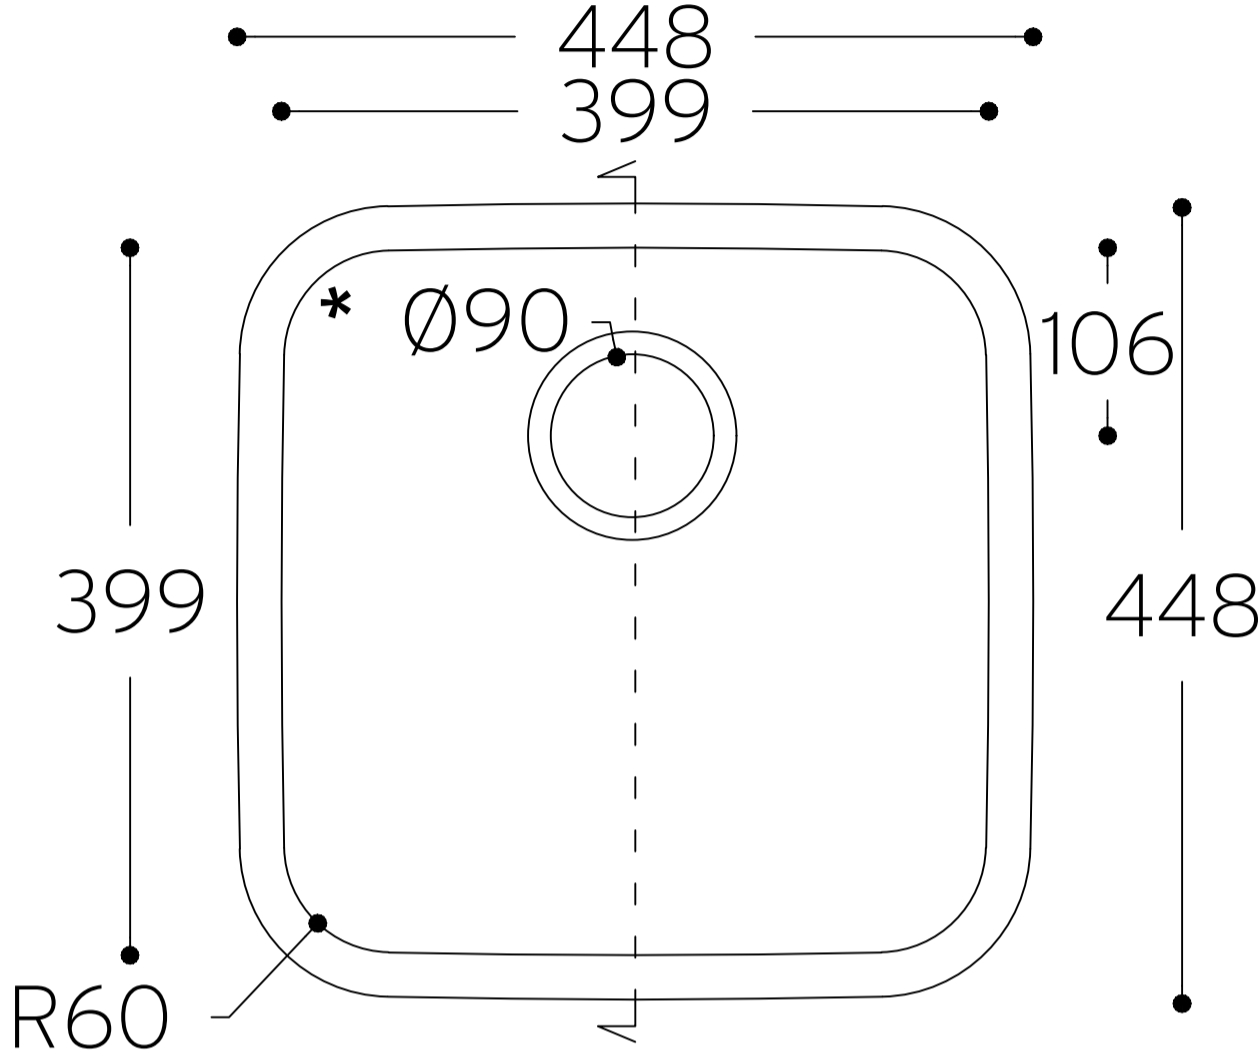

Sweet 804

TOP VIEW

* overflow

CROSS-SECTION

All dimensions in mm