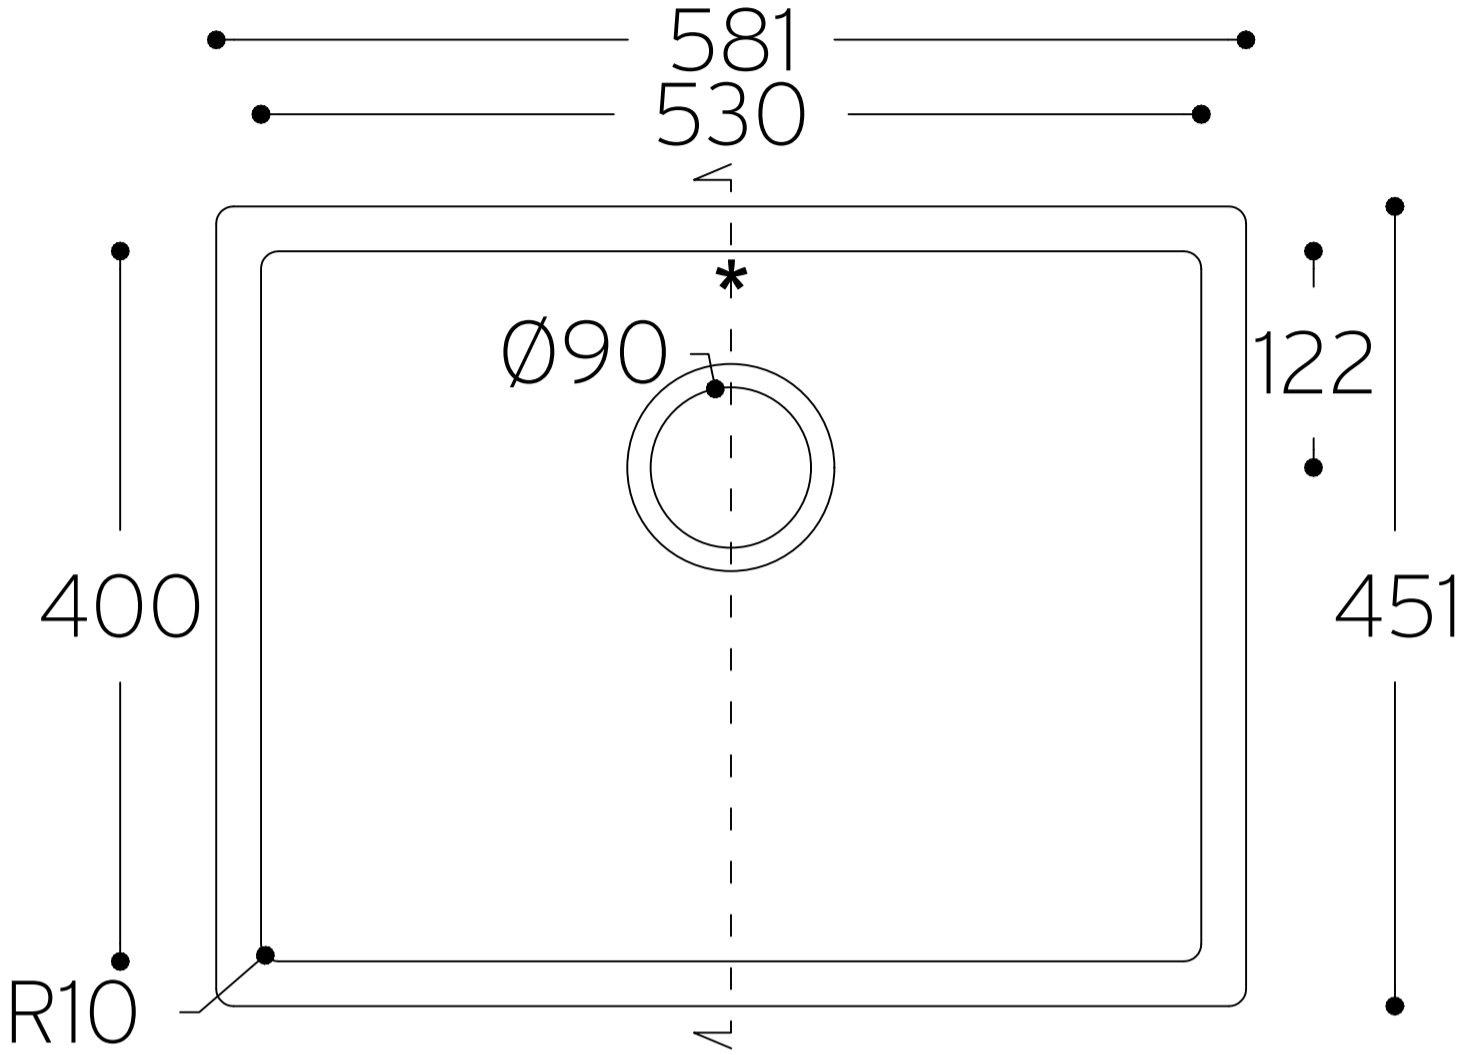

Spicy 970

TOP VIEW

* overflow

CROSS-SECTION

All dimensions in mm