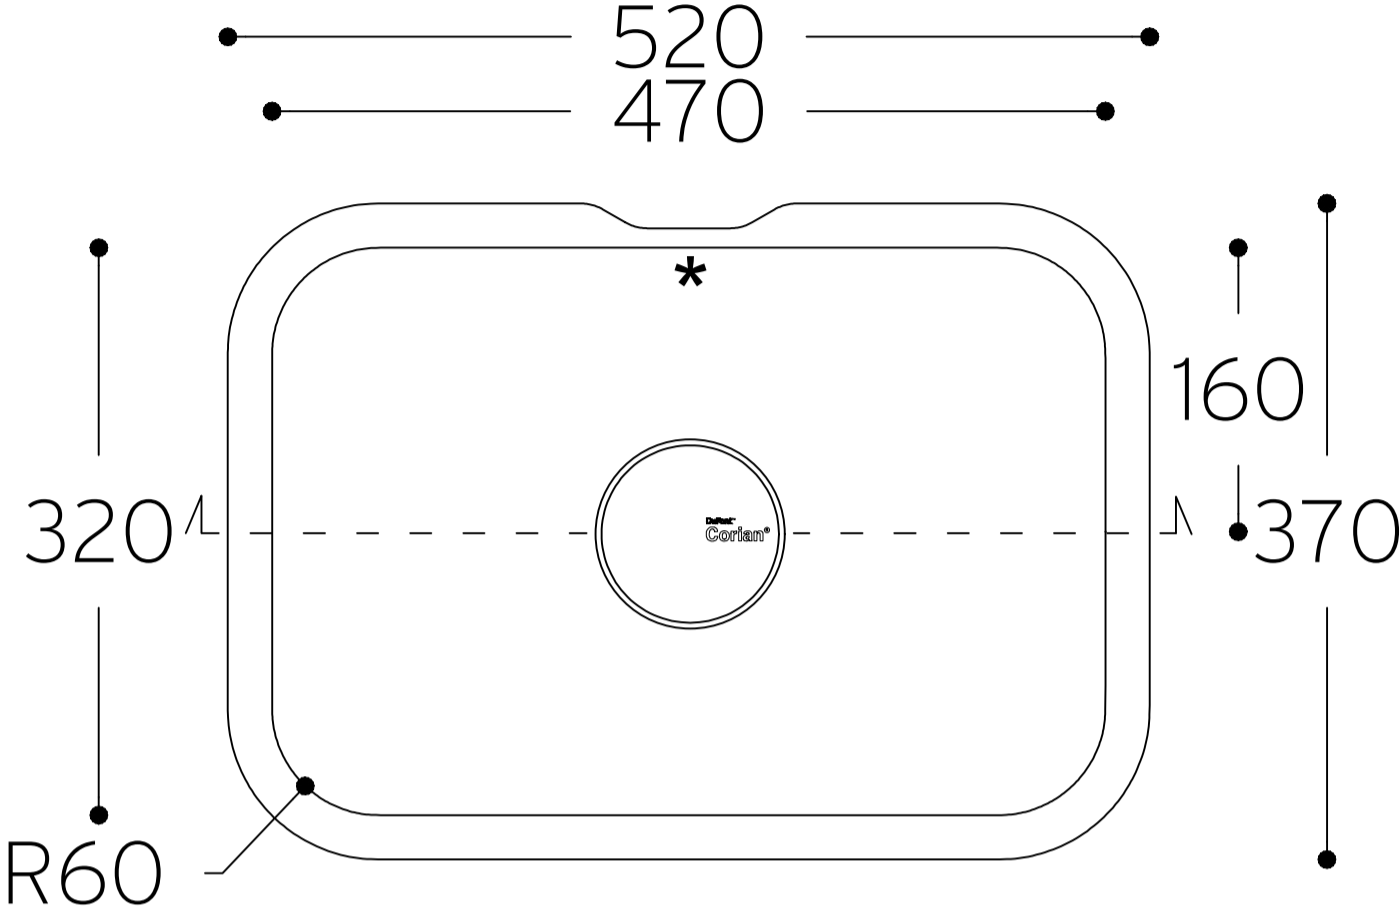

Serenity 7520

TOP VIEW

* overflow

CROSS-SECTION

All dimensions in mm