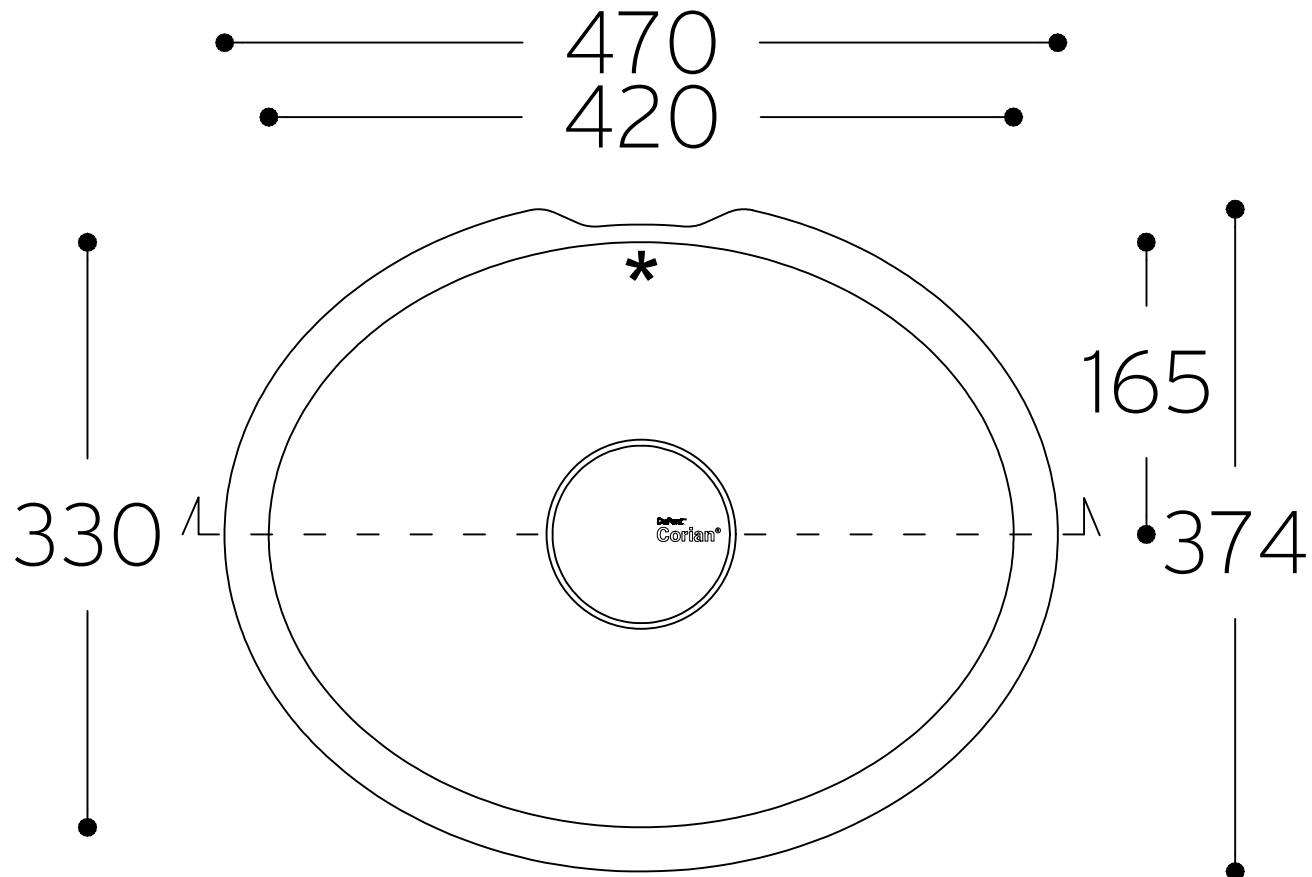

Relax 7310

TOP VIEW

* overflow

CROSS-SECTION

All dimensions in mm