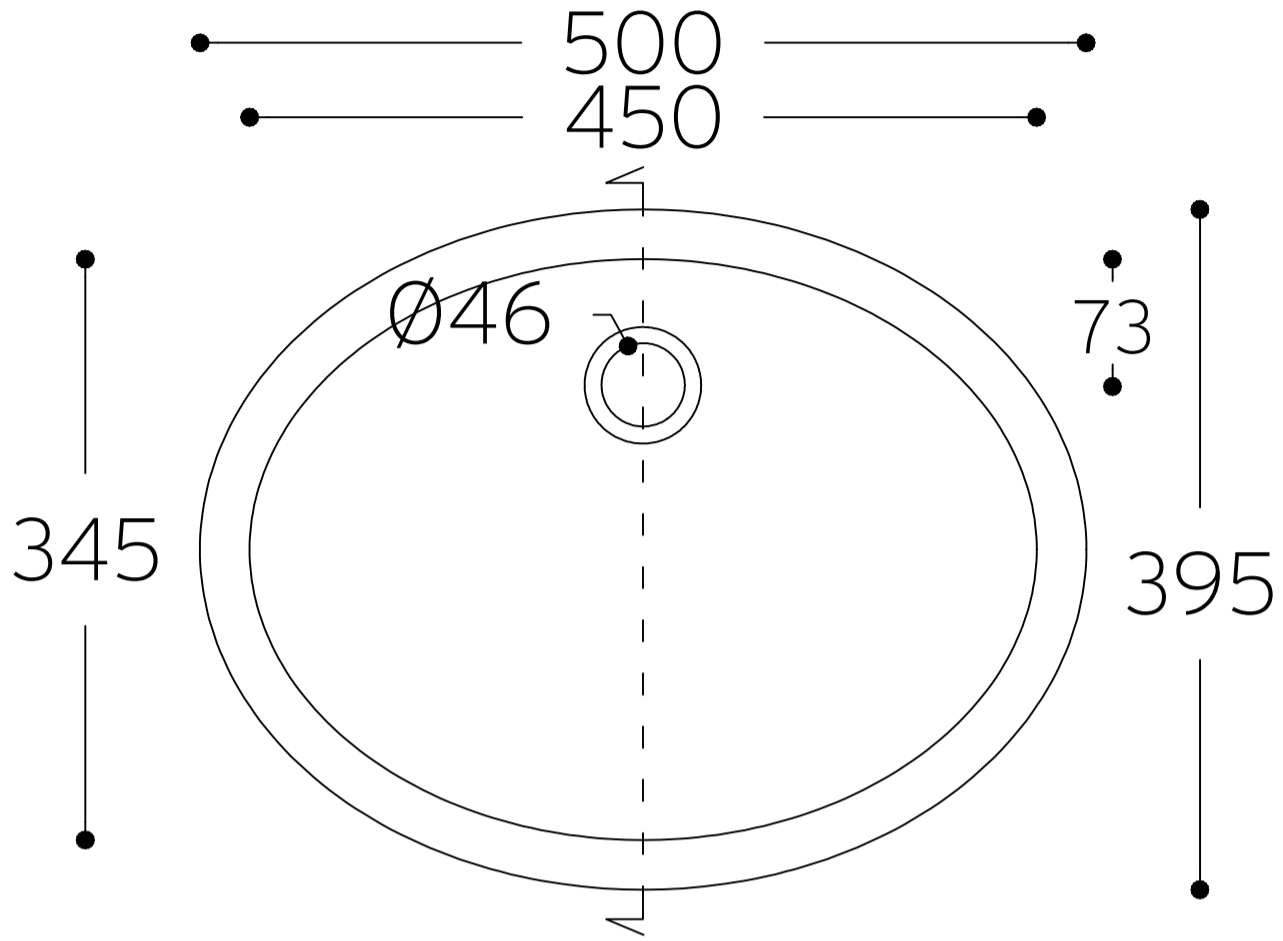

Care 5510

TOP VIEW

* overflow

CROSS-SECTION

All dimensions in mm